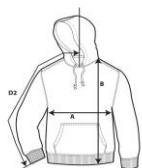

18500

Heavy Blend Adult Hooded Sweatshirt

DETAILS

Weight 271.0 G/SqM (White 257 G/SqM)
Content 50% Cotton, 50% Polyester
Features Air jet yarn = softer feel and reduced pilling
 Twin-lined hood with color-matched drawcord
In transition to tearaway label
 Twin needle stitching at shoulder, armhole, neck, waistband and cuffs
 Pouch pocket
 1 x 1 rib with spandex
 Quarter-turned to eliminate center crease
Sizes S-5XL
Case Packs S - 3XL 24 PIECES
 4XL - 5XL 12 PIECES
Colours 37
SKU's 203

SPECIFICATIONS

Centimeters	Tol-	Tol+	S	M	L	XL	2XL	3XL	4XL	5XL
Chest (A)	2.540	2.540	50.800	55.880	60.960	66.040	71.120	76.200	81.280	86.360
Length from HPS (B)	2.540	2.540	68.580	71.120	73.660	76.200	78.740	81.280	83.820	86.360
Sleeve length (Center back) (D2)	2.540	2.540	85.090	87.630	90.170	92.710	95.250	97.790	100.330	102.870
Inches	Tol-	Tol+	S	M	L	XL	2XL	3XL	4XL	5XL
Chest (A)	1.000	1.000	20.000	22.000	24.000	26.000	28.000	30.000	32.000	34.000
Length from HPS (B)	1.000	1.000	27.000	28.000	29.000	30.000	31.000	32.000	33.000	34.000
Sleeve length (Center back) (D2)	1.000	1.000	33.500	34.500	35.500	36.500	37.500	38.500	39.500	40.500