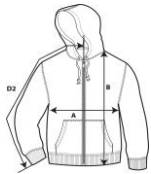

**18600**

**Heavy Blend Adult Full Zip Hooded Sweatshirt**

**DETAILS**

**Weight** 271.0 G/SqM (White 257 G/SqM)  
**Content** 50% Cotton, 50% Polyester  
**Features** Air jet yarn = softer feel and reduced pilling  
 Unlined hood with color-matched drawcord  
*In transition to tearaway label*  
 Metal zipper  
 Overlapped fabric across zipper allows full front printing  
 Pouch pockets  
 Twin needle stitching at shoulder, armhole, neck, waistband and cuffs  
 1 x 1 rib with spandex  
 Quarter-turned to eliminate center crease

**Sizes** S-5XL  
**Case Packs** S - 3XL 24 PIECES  
 4XL - 5XL 12 PIECES

**Colours** 18  
**SKU's** 108

**SPECIFICATIONS**

	Tol-	Tol+	S	M	L	XL	2XL	3XL	4XL	5XL
<b>Centimeters</b>										
<b>Chest (A)</b>	2.540	2.540	48.895	53.975	59.055	64.135	69.215	74.295	79.375	81.915
<b>Length from HPS (B)</b>	2.540	2.540	68.580	71.120	73.660	76.200	78.740	81.280	83.820	86.360
<b>Sleeve length (Center back) (D2)</b>	2.540	2.540	85.090	87.630	90.170	92.710	95.250	97.790	100.330	102.870
<b>Inches</b>										
<b>Chest (A)</b>	1.000	1.000	19.250	21.250	23.250	25.250	27.250	29.250	31.250	32.250
<b>Length from HPS (B)</b>	1.000	1.000	27.000	28.000	29.000	30.000	31.000	32.000	33.000	34.000
<b>Sleeve length (Center back) (D2)</b>	1.000	1.000	33.500	34.500	35.500	36.500	37.500	38.500	39.500	40.500