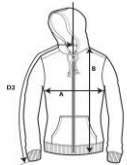

### DETAILS

**Weight** 271.0 G/SqM (White 257 G/SqM)  
**Content** 50% Cotton, 50% Polyester  
**Features** Semi-fitted contoured silhouette  
 Unlined hood with color-matched flatcord  
*In transition to tearaway label*  
 Metal zipper  
 Overlapped fabric across zipper allows full front printing  
 Pouch pockets with rib binding at pocket opening  
 Three needle stitching at hood, pocket opening and waistband  
 1 x 1 rib with spandex  
 Quarter-turned to eliminate center crease  
**Sizes** S-2XL  
**Case Packs** S - 2XL 24 PIECES  
**Colours** 6  
**SKU's** 30